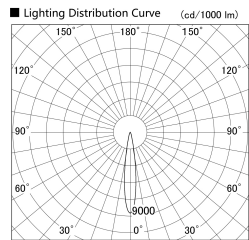

Item no. SD279-1015W9027

Series Name: AMMA High Power compact tracklight (SD279)

Installation	Track light
Type	AMMA High Power compact tracklight (SD279)
Fixture wattage	10W
Beam angle	16
Color Temp.	2700K
CRI	Ra>90
Luminous	961 lm
Body	Die-cast aluminum alloy
Body finish	White
Trim finish	White
Reflector finish	N/A
IP Rate	IP20
Light source	COB module
Input Voltage	DC 48V
Dimming Type	Non-dimmable
Certificate	CE, CCC
Cut Hole	N/A