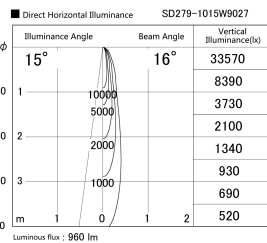

Item no. SD279-1015W9027

Series Name: AMMA High Power compact tracklight (SD279)

Installation	Track light
Type	AMMA High Power compact tracklight (SD279)
Fixture wattage	10W
Beam angle	16
Color Temp.	2700K
CRI	Ra>90
Luminous	961 lm
Body	Die-cast aluminum alloy
Body finish	White
Trim finish	White
Reflector finish	N/A
IP Rate	IP20
Light source	COB module
Input Voltage	DC 48V
Dimming Type	Non-dimmable
Certificate	CE, CCC
Cut Hole	N/A