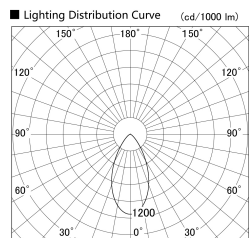

Item no. SD279-1050W9027

Series Name: AMMA High Power compact tracklight (SD279)

Installation	Track light
Type	AMMA High Power compact tracklight (SD279)
Fixture wattage	10W
Beam angle	52
Color Temp.	2700K
CRI	Ra>90
Luminous	1079 lm
Body	Die-cast aluminum alloy
Body finish	White
Trim finish	White
Reflector finish	N/A
IP Rate	IP20
Light source	COB module
Input Voltage	DC 48V
Dimming Type	Non-dimmable
Certificate	CE, CCC
Cut Hole	N/A