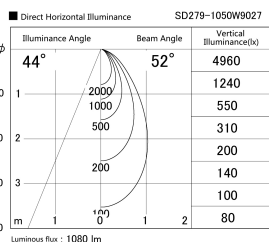

Item no. SD279-1050W9027

Series Name: AMMA High Power compact tracklight (SD279)

Installation	Track light
Type	AMMA High Power compact tracklight (SD279)
Fixture wattage	10W
Beam angle	52
Color Temp.	2700K
CRI	Ra>90
Luminous	1079 lm
Body	Die-cast aluminum alloy
Body finish	White
Trim finish	White
Reflector finish	N/A
IP Rate	IP20
Light source	COB module
Input Voltage	DC 48V
Dimming Type	Non-dimmable
Certificate	CE, CCC
Cut Hole	N/A