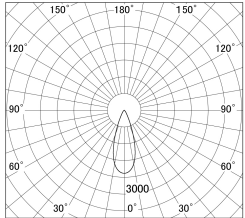

Lighting Distribution Curve (cd/1000 lm)