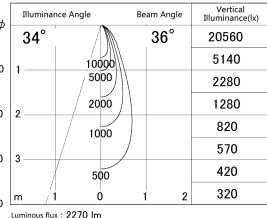

Item no. SD279-2035W9027

Series Name: AMMA High Power compact tracklight (SD279)

Lighting Distribution Curve (cd/1000 lm)

Installation	Track light
Type	AMMA High Power compact tracklight (SD279)
Fixture wattage	21W
Beam angle	36
Color Temp.	2700K
CRI	Ra>90
Luminous	2268 lm
Body	Die-cast aluminum alloy
Body finish	White
Trim finish	White
Reflector finish	N/A
IP Rate	IP20
Light source	COB module
Input Voltage	DC 48V
Dimming Type	Non-dimmable
Certificate	CE, CCC
Cut Hole	N/A