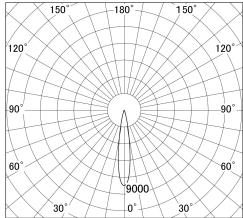

■ Lighting Distribution Curve (cd/1000 lm)