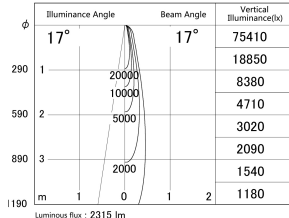

Item no. SD279-2115W9027

Series Name: AMMA High Power compact tracklight (SD279)

■ Lighting Distribution Curve (cd/1000 lm)

Installation	Track light
Type	AMMA High Power compact tracklight (SD279)
Fixture wattage	21W
Beam angle	17
Color Temp.	2700K
CRI	Ra>90
Luminous	2317 lm
Body	Die-cast aluminum alloy
Body finish	White
Trim finish	White
Reflector finish	N/A
IP Rate	IP20
Light source	COB module
Input Voltage	DC 48V
Dimming Type	Non-dimmable
Certificate	CE, CCC
Cut Hole	N/A