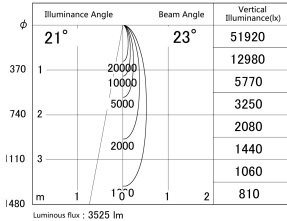

Item no. SD279-3525W9027

Series Name: AMMA High Power compact tracklight (SD279)

■ Lighting Distribution Curve (cd/1000 lm)

Installation	Track light
Type	AMMA High Power compact tracklight (SD279)
Fixture wattage	32W
Beam angle	23
Color Temp.	2700K
CRI	Ra>90
Luminous	3527 lm
Body	Die-cast aluminum alloy
Body finish	White
Trim finish	White
Reflector finish	N/A
IP Rate	IP20
Light source	COB module
Input Voltage	DC 48V
Dimming Type	Non-dimmable
Certificate	CE, CCC
Cut Hole	N/A