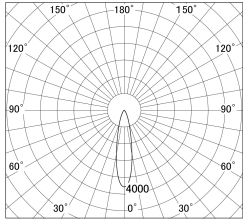

■ Lighting Distribution Curve (cd/1000 lm)