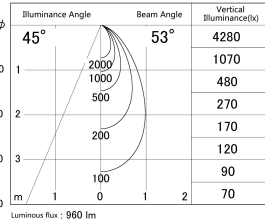

Item no. SD279-0955W9030

Series Name: AMMA High Power compact tracklight (SD279)

■ Lighting Distribution Curve (cd/1000 lm)

Installation	Track light
Type	AMMA High Power compact tracklight (SD279)
Fixture wattage	10W
Beam angle	53
Color Temp.	3000K
CRI	Ra>90
Luminous	958 lm
Body	Die-cast aluminum alloy
Body finish	White
Trim finish	White
Reflector finish	N/A
IP Rate	IP20
Light source	COB module
Input Voltage	DC 48V
Dimming Type	Non-dimmable
Certificate	CE, CCC
Cut Hole	N/A