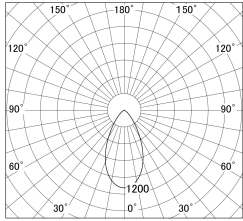

■ Lighting Distribution Curve (cd/1000 lm)