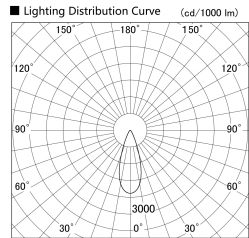

Item no. SD279-1035W9030S

Series Name: AMMA High Power compact tracklight (SD279)

Installation	Track light
Type	AMMA High Power compact tracklight (SD279)
Fixture wattage	10W
Beam angle	36
Color Temp.	3000K
CRI	Ra>90
Luminous	1202 lm
Body	Die-cast aluminum alloy
Body finish	White
Trim finish	White
Reflector finish	N/A
IP Rate	IP20
Light source	COB module
Input Voltage	DC 48V
Dimming Type	Non-dimmable
Certificate	CE, CCC
Cut Hole	N/A