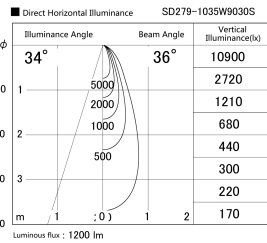

Item no. SD279-1035W9030S

Series Name: AMMA High Power compact tracklight (SD279)

Installation	Track light
Type	AMMA High Power compact tracklight (SD279)
Fixture wattage	10W
Beam angle	36
Color Temp.	3000K
CRI	Ra>90
Luminous	1202 lm
Body	Die-cast aluminum alloy
Body finish	White
Trim finish	White
Reflector finish	N/A
IP Rate	IP20
Light source	COB module
Input Voltage	DC 48V
Dimming Type	Non-dimmable
Certificate	CE, CCC
Cut Hole	N/A