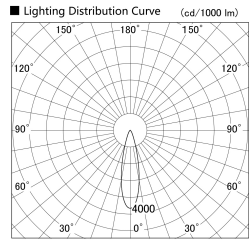

Item no. SD279-1525W9030S

Series Name: AMMA High Power compact tracklight (SD279)

Installation	Track light
Type	AMMA High Power compact tracklight (SD279)
Fixture wattage	14W
Beam angle	25
Color Temp.	3000K
CRI	Ra>90
Luminous	1604 lm
Body	Die-cast aluminum alloy
Body finish	White
Trim finish	White
Reflector finish	N/A
IP Rate	IP20
Light source	COB module
Input Voltage	DC 48V
Dimming Type	Non-dimmable
Certificate	CE, CCC
Cut Hole	N/A