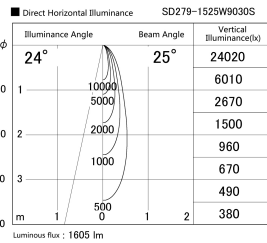

Item no. SD279-1525W9030S

Series Name: AMMA High Power compact tracklight (SD279)

Installation	Track light
Type	AMMA High Power compact tracklight (SD279)
Fixture wattage	14W
Beam angle	25
Color Temp.	3000K
CRI	Ra>90
Luminous	1604 lm
Body	Die-cast aluminum alloy
Body finish	White
Trim finish	White
Reflector finish	N/A
IP Rate	IP20
Light source	COB module
Input Voltage	DC 48V
Dimming Type	Non-dimmable
Certificate	CE, CCC
Cut Hole	N/A