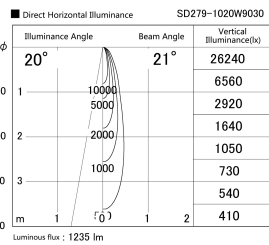

Item no. SD279-1020W9030

Series Name: AMMA High Power compact tracklight (SD279)

Installation	Track light
Type	AMMA High Power compact tracklight (SD279)
Fixture wattage	10W
Beam angle	21
Color Temp.	3000K
CRI	Ra>90
Luminous	1235 lm
Body	Die-cast aluminum alloy
Body finish	White
Trim finish	White
Reflector finish	N/A
IP Rate	IP20
Light source	COB module
Input Voltage	DC 48V
Dimming Type	Non-dimmable
Certificate	CE, CCC
Cut Hole	N/A