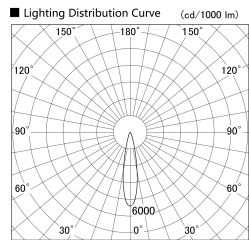

Item no. SD279-1020W9030

Series Name: AMMA High Power compact tracklight (SD279)

Installation	Track light
Type	AMMA High Power compact tracklight (SD279)
Fixture wattage	10W
Beam angle	21
Color Temp.	3000K
CRI	Ra>90
Luminous	1235 lm
Body	Die-cast aluminum alloy
Body finish	White
Trim finish	White
Reflector finish	N/A
IP Rate	IP20
Light source	COB module
Input Voltage	DC 48V
Dimming Type	Non-dimmable
Certificate	CE, CCC
Cut Hole	N/A