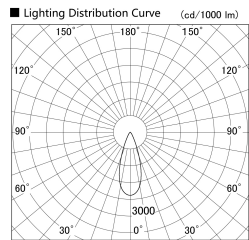

Item no. SD279-2035W9030

Series Name: AMMA High Power compact tracklight (SD279)

Installation	Track light
Type	AMMA High Power compact tracklight (SD279)
Fixture wattage	21W
Beam angle	36
Color Temp.	3000K
CRI	Ra>90
Luminous	2314 lm
Body	Die-cast aluminum alloy
Body finish	White
Trim finish	White
Reflector finish	N/A
IP Rate	IP20
Light source	COB module
Input Voltage	DC 48V
Dimming Type	Non-dimmable
Certificate	CE, CCC
Cut Hole	N/A