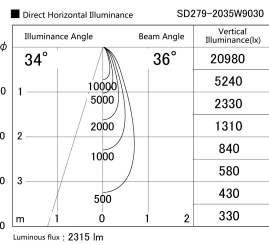

Item no. SD279-2035W9030

Series Name: AMMA High Power compact tracklight (SD279)

Installation	Track light
Type	AMMA High Power compact tracklight (SD279)
Fixture wattage	21W
Beam angle	36
Color Temp.	3000K
CRI	Ra>90
Luminous	2314 lm
Body	Die-cast aluminum alloy
Body finish	White
Trim finish	White
Reflector finish	N/A
IP Rate	IP20
Light source	COB module
Input Voltage	DC 48V
Dimming Type	Non-dimmable
Certificate	CE, CCC
Cut Hole	N/A