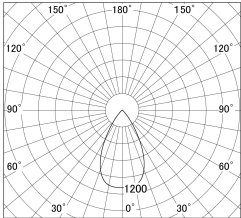

■ Lighting Distribution Curve (cd/1000 lm)