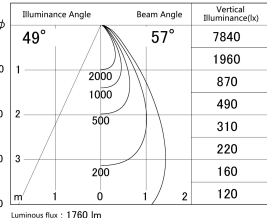

Item no. SD279-1655W9030

Series Name: AMMA High Power compact tracklight (SD279)

■ Lighting Distribution Curve (cd/1000 lm)

Installation	Track light
Type	AMMA High Power compact tracklight (SD279)
Fixture wattage	14W
Beam angle	57
Color Temp.	3000K
CRI	Ra>90
Luminous	1758 lm
Body	Die-cast aluminum alloy
Body finish	White
Trim finish	White
Reflector finish	N/A
IP Rate	IP20
Light source	COB module
Input Voltage	DC 48V
Dimming Type	Non-dimmable
Certificate	CE, CCC
Cut Hole	N/A