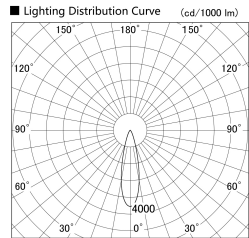

Item no. SD279-0925W9035

Series Name: AMMA High Power compact tracklight (SD279)

Installation	Track light
Type	AMMA High Power compact tracklight (SD279)
Fixture wattage	10W
Beam angle	26
Color Temp.	3500K
CRI	Ra>90
Luminous	1048 lm
Body	Die-cast aluminum alloy
Body finish	White
Trim finish	White
Reflector finish	N/A
IP Rate	IP20
Light source	COB module
Input Voltage	DC 48V
Dimming Type	Non-dimmable
Certificate	CE, CCC
Cut Hole	N/A