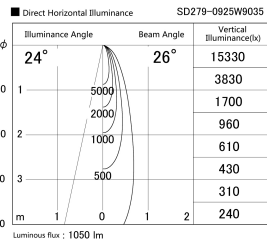

Item no. SD279-0925W9035

Series Name: AMMA High Power compact tracklight (SD279)

Installation	Track light
Type	AMMA High Power compact tracklight (SD279)
Fixture wattage	10W
Beam angle	26
Color Temp.	3500K
CRI	Ra>90
Luminous	1048 lm
Body	Die-cast aluminum alloy
Body finish	White
Trim finish	White
Reflector finish	N/A
IP Rate	IP20
Light source	COB module
Input Voltage	DC 48V
Dimming Type	Non-dimmable
Certificate	CE, CCC
Cut Hole	N/A