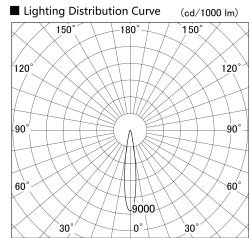

Item no. SD279-1515W9035

Series Name: AMMA High Power compact tracklight (SD279)

Installation	Track light
Type	AMMA High Power compact tracklight (SD279)
Fixture wattage	14W
Beam angle	16
Color Temp.	3500K
CRI	Ra>90
Luminous	1347 lm
Body	Die-cast aluminum alloy
Body finish	White
Trim finish	White
Reflector finish	N/A
IP Rate	IP20
Light source	COB module
Input Voltage	DC 48V
Dimming Type	Non-dimmable
Certificate	CE, CCC
Cut Hole	N/A