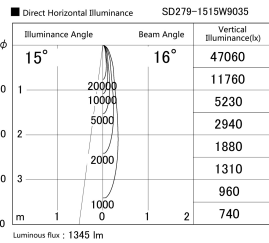

Item no. SD279-1515W9035

Series Name: AMMA High Power compact tracklight (SD279)

Installation	Track light
Type	AMMA High Power compact tracklight (SD279)
Fixture wattage	14W
Beam angle	16
Color Temp.	3500K
CRI	Ra>90
Luminous	1347 lm
Body	Die-cast aluminum alloy
Body finish	White
Trim finish	White
Reflector finish	N/A
IP Rate	IP20
Light source	COB module
Input Voltage	DC 48V
Dimming Type	Non-dimmable
Certificate	CE, CCC
Cut Hole	N/A