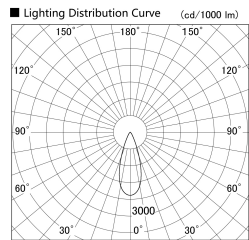

Item no. SD279-1535W9035

Series Name: AMMA High Power compact tracklight (SD279)

Installation	Track light
Type	AMMA High Power compact tracklight (SD279)
Fixture wattage	14W
Beam angle	36
Color Temp.	3500K
CRI	Ra>90
Luminous	1641 lm
Body	Die-cast aluminum alloy
Body finish	White
Trim finish	White
Reflector finish	N/A
IP Rate	IP20
Light source	COB module
Input Voltage	DC 48V
Dimming Type	Non-dimmable
Certificate	CE, CCC
Cut Hole	N/A