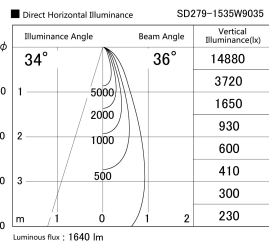

Item no. SD279-1535W9035

Series Name: AMMA High Power compact tracklight (SD279)

Installation	Track light
Type	AMMA High Power compact tracklight (SD279)
Fixture wattage	14W
Beam angle	36
Color Temp.	3500K
CRI	Ra>90
Luminous	1641 lm
Body	Die-cast aluminum alloy
Body finish	White
Trim finish	White
Reflector finish	N/A
IP Rate	IP20
Light source	COB module
Input Voltage	DC 48V
Dimming Type	Non-dimmable
Certificate	CE, CCC
Cut Hole	N/A