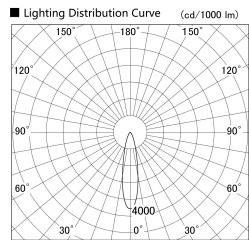

Item no. SD279-3025W9035

Series Name: AMMA High Power compact tracklight (SD279)

Installation	Track light
Type	AMMA High Power compact tracklight (SD279)
Fixture wattage	28W
Beam angle	23
Color Temp.	3500K
CRI	Ra>90
Luminous	3146 lm
Body	Die-cast aluminum alloy
Body finish	White
Trim finish	White
Reflector finish	N/A
IP Rate	IP20
Light source	COB module
Input Voltage	DC 48V
Dimming Type	Non-dimmable
Certificate	CE, CCC
Cut Hole	N/A