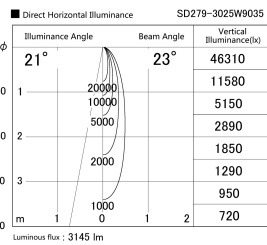

Item no. SD279-3025W9035

Series Name: AMMA High Power compact tracklight (SD279)

Installation	Track light
Type	AMMA High Power compact tracklight (SD279)
Fixture wattage	28W
Beam angle	23
Color Temp.	3500K
CRI	Ra>90
Luminous	3146 lm
Body	Die-cast aluminum alloy
Body finish	White
Trim finish	White
Reflector finish	N/A
IP Rate	IP20
Light source	COB module
Input Voltage	DC 48V
Dimming Type	Non-dimmable
Certificate	CE, CCC
Cut Hole	N/A