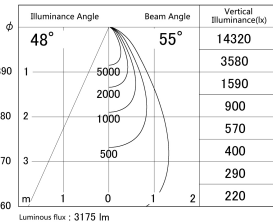

Item no. SD279-3055W9035

Series Name: AMMA High Power compact tracklight (SD279)

■ Lighting Distribution Curve (cd/1000 lm)

Installation	Track light
Type	AMMA High Power compact tracklight (SD279)
Fixture wattage	28W
Beam angle	55
Color Temp.	3500K
CRI	Ra>90
Luminous	3175 lm
Body	Die-cast aluminum alloy
Body finish	White
Trim finish	White
Reflector finish	N/A
IP Rate	IP20
Light source	COB module
Input Voltage	DC 48V
Dimming Type	Non-dimmable
Certificate	CE, CCC
Cut Hole	N/A