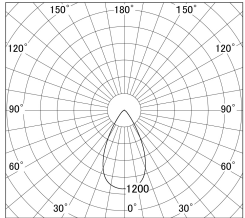

■ Lighting Distribution Curve (cd/1000 lm)