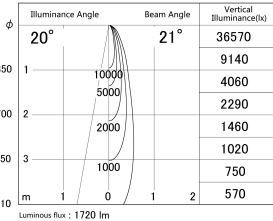

Item no. SD279-1520W9040S

Series Name: AMMA High Power compact tracklight (SD279)

■ Lighting Distribution Curve (cd/1000 lm)

Installation	Track light
Type	AMMA High Power compact tracklight (SD279)
Fixture wattage	14W
Beam angle	21
Color Temp.	4000K
CRI	Ra>90
Luminous	1721 lm
Body	Die-cast aluminum alloy
Body finish	White
Trim finish	White
Reflector finish	N/A
IP Rate	IP20
Light source	COB module
Input Voltage	DC 48V
Dimming Type	Non-dimmable
Certificate	CE, CCC
Cut Hole	N/A