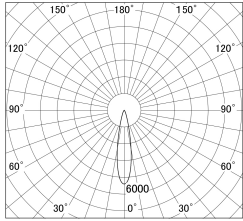

■ Lighting Distribution Curve (cd/1000 lm)