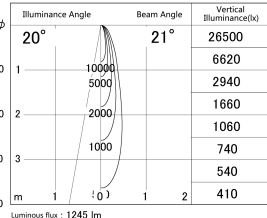

Item no. SD279-1020W9040

Series Name: AMMA High Power compact tracklight (SD279)

Lighting Distribution Curve (cd/1000 lm)

Installation	Track light
Type	AMMA High Power compact tracklight (SD279)
Fixture wattage	10W
Beam angle	21
Color Temp.	4000K
CRI	Ra>90
Luminous	1247 lm
Body	Die-cast aluminum alloy
Body finish	White
Trim finish	White
Reflector finish	N/A
IP Rate	IP20
Light source	COB module
Input Voltage	DC 48V
Dimming Type	Non-dimmable
Certificate	CE, CCC
Cut Hole	N/A