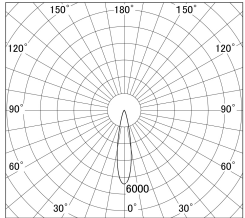

Lighting Distribution Curve (cd/1000 lm)