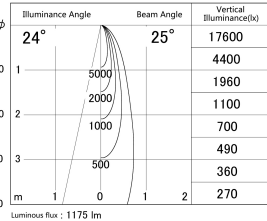

Item no. SD279-1025W9040

Series Name: AMMA High Power compact tracklight (SD279)

■ Lighting Distribution Curve (cd/1000 lm)

Installation	Track light
Type	AMMA High Power compact tracklight (SD279)
Fixture wattage	10W
Beam angle	25
Color Temp.	4000K
CRI	Ra>90
Luminous	1175 lm
Body	Die-cast aluminum alloy
Body finish	White
Trim finish	White
Reflector finish	N/A
IP Rate	IP20
Light source	COB module
Input Voltage	DC 48V
Dimming Type	Non-dimmable
Certificate	CE, CCC
Cut Hole	N/A