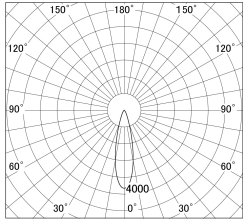

■ Lighting Distribution Curve (cd/1000 lm)