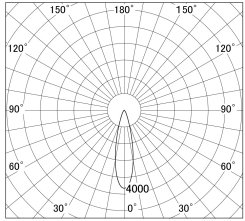

■ Lighting Distribution Curve (cd/1000 lm)