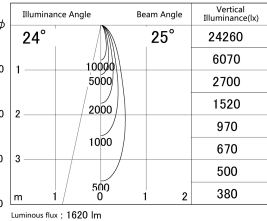

Item no. SD279-1525W9040

Series Name: AMMA High Power compact tracklight (SD279)

■ Lighting Distribution Curve (cd/1000 lm)

Installation	Track light
Type	AMMA High Power compact tracklight (SD279)
Fixture wattage	14W
Beam angle	25
Color Temp.	4000K
CRI	Ra>90
Luminous	1620 lm
Body	Die-cast aluminum alloy
Body finish	White
Trim finish	White
Reflector finish	N/A
IP Rate	IP20
Light source	COB module
Input Voltage	DC 48V
Dimming Type	Non-dimmable
Certificate	CE, CCC
Cut Hole	N/A