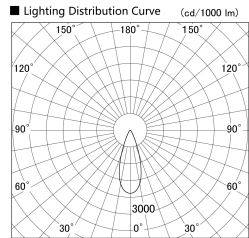

Item no. SD279-1535W9040

Series Name: AMMA High Power compact tracklight (SD279)

Installation	Track light
Type	AMMA High Power compact tracklight (SD279)
Fixture wattage	14W
Beam angle	36
Color Temp.	4000K
CRI	Ra>90
Luminous	1675 lm
Body	Die-cast aluminum alloy
Body finish	White
Trim finish	White
Reflector finish	N/A
IP Rate	IP20
Light source	COB module
Input Voltage	DC 48V
Dimming Type	Non-dimmable
Certificate	CE, CCC
Cut Hole	N/A