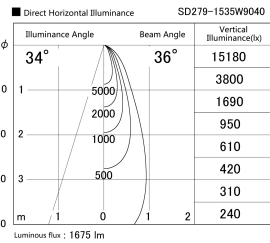

Item no. SD279-1535W9040

Series Name: AMMA High Power compact tracklight (SD279)

Installation	Track light
Type	AMMA High Power compact tracklight (SD279)
Fixture wattage	14W
Beam angle	36
Color Temp.	4000K
CRI	Ra>90
Luminous	1675 lm
Body	Die-cast aluminum alloy
Body finish	White
Trim finish	White
Reflector finish	N/A
IP Rate	IP20
Light source	COB module
Input Voltage	DC 48V
Dimming Type	Non-dimmable
Certificate	CE, CCC
Cut Hole	N/A