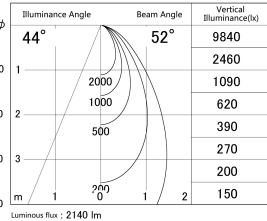

Item no. SD279-2050W9040

Series Name: AMMA High Power compact tracklight (SD279)

■ Lighting Distribution Curve (cd/1000 lm)

Installation	Track light
Type	AMMA High Power compact tracklight (SD279)
Fixture wattage	21W
Beam angle	52
Color Temp.	4000K
CRI	Ra>90
Luminous	2140 lm
Body	Die-cast aluminum alloy
Body finish	White
Trim finish	White
Reflector finish	N/A
IP Rate	IP20
Light source	COB module
Input Voltage	DC 48V
Dimming Type	Non-dimmable
Certificate	CE, CCC
Cut Hole	N/A