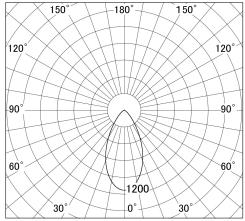

■ Lighting Distribution Curve (cd/1000 lm)