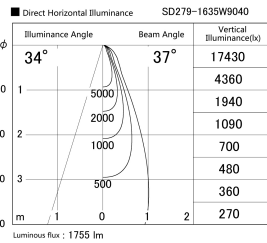

Item no. SD279-1635W9040

Series Name: AMMA High Power compact tracklight (SD279)

Installation	Track light
Type	AMMA High Power compact tracklight (SD279)
Fixture wattage	14W
Beam angle	37
Color Temp.	4000K
CRI	Ra>90
Luminous	1753 lm
Body	Die-cast aluminum alloy
Body finish	White
Trim finish	White
Reflector finish	N/A
IP Rate	IP20
Light source	COB module
Input Voltage	DC 48V
Dimming Type	Non-dimmable
Certificate	CE, CCC
Cut Hole	N/A