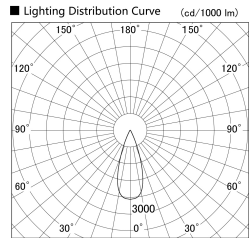

Item no. SD279-1635W9040

Series Name: AMMA High Power compact tracklight (SD279)

Installation	Track light
Type	AMMA High Power compact tracklight (SD279)
Fixture wattage	14W
Beam angle	37
Color Temp.	4000K
CRI	Ra>90
Luminous	1753 lm
Body	Die-cast aluminum alloy
Body finish	White
Trim finish	White
Reflector finish	N/A
IP Rate	IP20
Light source	COB module
Input Voltage	DC 48V
Dimming Type	Non-dimmable
Certificate	CE, CCC
Cut Hole	N/A