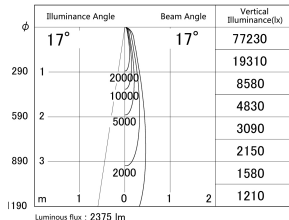

Item no. SD279-2115W9040

Series Name: AMMA High Power compact tracklight (SD279)

■ Lighting Distribution Curve (cd/1000 lm)

Installation	Track light
Type	AMMA High Power compact tracklight (SD279)
Fixture wattage	21W
Beam angle	17
Color Temp.	4000K
CRI	Ra>90
Luminous	2373 lm
Body	Die-cast aluminum alloy
Body finish	White
Trim finish	White
Reflector finish	N/A
IP Rate	IP20
Light source	COB module
Input Voltage	DC 48V
Dimming Type	Non-dimmable
Certificate	CE, CCC
Cut Hole	N/A