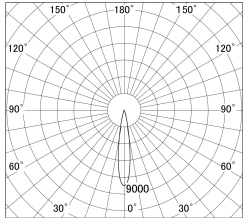

■ Lighting Distribution Curve (cd/1000 lm)