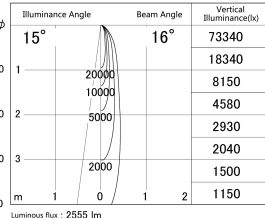

Item no. SD279-3015W9040

Series Name: AMMA High Power compact tracklight (SD279)

■ Lighting Distribution Curve (cd/1000 lm)

Installation	Track light
Type	AMMA High Power compact tracklight (SD279)
Fixture wattage	28W
Beam angle	16
Color Temp.	4000K
CRI	Ra>90
Luminous	2554 lm
Body	Die-cast aluminum alloy
Body finish	White
Trim finish	White
Reflector finish	N/A
IP Rate	IP20
Light source	COB module
Input Voltage	DC 48V
Dimming Type	Non-dimmable
Certificate	CE, CCC
Cut Hole	N/A