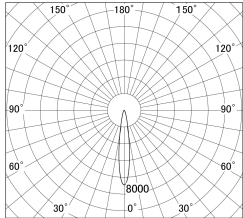

■ Lighting Distribution Curve (cd/1000 lm)