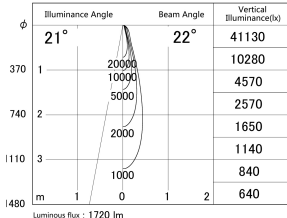

Item no. SD279-1625B9027

Series Name: AMMA High Power compact tracklight (SD279)

■ Lighting Distribution Curve (cd/1000 lm)

Installation	Track light
Type	AMMA High Power compact tracklight (SD279)
Fixture wattage	14W
Beam angle	22
Color Temp.	2700K
CRI	Ra>90
Luminous	1720 lm
Body	Die-cast aluminum alloy
Body finish	Black
Trim finish	Black
Reflector finish	N/A
IP Rate	IP20
Light source	COB module
Input Voltage	DC 48V
Dimming Type	Non-dimmable
Certificate	CE, CCC
Cut Hole	N/A