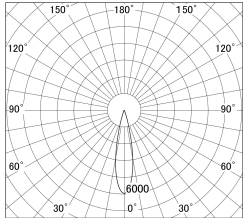

■ Lighting Distribution Curve (cd/1000 lm)