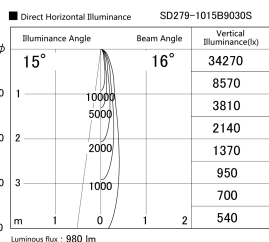

Item no. SD279-1015B9030S

Series Name: AMMA High Power compact tracklight (SD279)

Installation	Track light
Type	AMMA High Power compact tracklight (SD279)
Fixture wattage	10W
Beam angle	16
Color Temp.	3000K
CRI	Ra>90
Luminous	981 lm
Body	Die-cast aluminum alloy
Body finish	Black
Trim finish	Black
Reflector finish	N/A
IP Rate	IP20
Light source	COB module
Input Voltage	DC 48V
Dimming Type	Non-dimmable
Certificate	CE, CCC
Cut Hole	N/A