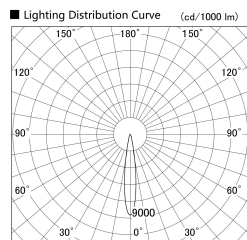

Item no. SD279-1015B9030S

Series Name: AMMA High Power compact tracklight (SD279)

Installation	Track light
Type	AMMA High Power compact tracklight (SD279)
Fixture wattage	10W
Beam angle	16
Color Temp.	3000K
CRI	Ra>90
Luminous	981 lm
Body	Die-cast aluminum alloy
Body finish	Black
Trim finish	Black
Reflector finish	N/A
IP Rate	IP20
Light source	COB module
Input Voltage	DC 48V
Dimming Type	Non-dimmable
Certificate	CE, CCC
Cut Hole	N/A