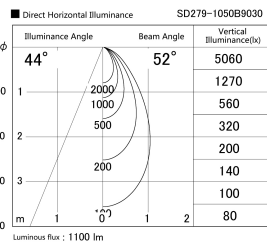

Item no. SD279-1050B9030

Series Name: AMMA High Power compact tracklight (SD279)

| | |
|------------------|--|
| Installation | Track light |
| Type | AMMA High Power compact tracklight (SD279) |
| Fixture wattage | 10W |
| Beam angle | 52 |
| Color Temp. | 3000K |
| CRI | Ra>90 |
| Luminous | 1101 lm |
| Body | Die-cast aluminum alloy |
| Body finish | Black |
| Trim finish | Black |
| Reflector finish | N/A |
| IP Rate | IP20 |
| Light source | COB module |
| Input Voltage | DC 48V |
| Dimming Type | Non-dimmable |
| Certificate | CE, CCC |
| Cut Hole | N/A |