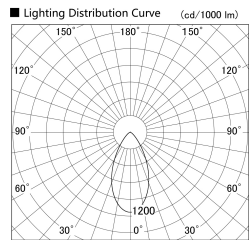

Item no. SD279-1050B9030

Series Name: AMMA High Power compact tracklight (SD279)

| | |
|------------------|--|
| Installation | Track light |
| Type | AMMA High Power compact tracklight (SD279) |
| Fixture wattage | 10W |
| Beam angle | 52 |
| Color Temp. | 3000K |
| CRI | Ra>90 |
| Luminous | 1101 lm |
| Body | Die-cast aluminum alloy |
| Body finish | Black |
| Trim finish | Black |
| Reflector finish | N/A |
| IP Rate | IP20 |
| Light source | COB module |
| Input Voltage | DC 48V |
| Dimming Type | Non-dimmable |
| Certificate | CE, CCC |
| Cut Hole | N/A |