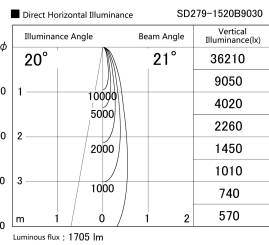

Item no. SD279-1520B9030

Series Name: AMMA High Power compact tracklight (SD279)

Installation	Track light
Type	AMMA High Power compact tracklight (SD279)
Fixture wattage	14W
Beam angle	21
Color Temp.	3000K
CRI	Ra>90
Luminous	1704 lm
Body	Die-cast aluminum alloy
Body finish	Black
Trim finish	Black
Reflector finish	N/A
IP Rate	IP20
Light source	COB module
Input Voltage	DC 48V
Dimming Type	Non-dimmable
Certificate	CE, CCC
Cut Hole	N/A