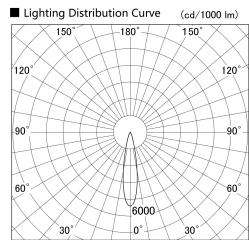

Item no. SD279-1520B9030

Series Name: AMMA High Power compact tracklight (SD279)

Installation	Track light
Type	AMMA High Power compact tracklight (SD279)
Fixture wattage	14W
Beam angle	21
Color Temp.	3000K
CRI	Ra>90
Luminous	1704 lm
Body	Die-cast aluminum alloy
Body finish	Black
Trim finish	Black
Reflector finish	N/A
IP Rate	IP20
Light source	COB module
Input Voltage	DC 48V
Dimming Type	Non-dimmable
Certificate	CE, CCC
Cut Hole	N/A