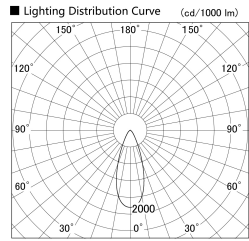

Item no. SD279-3040B9030

Series Name: AMMA High Power compact tracklight (SD279)

Installation	Track light
Type	AMMA High Power compact tracklight (SD279)
Fixture wattage	28W
Beam angle	38
Color Temp.	3000K
CRI	Ra>90
Luminous	3202 lm
Body	Die-cast aluminum alloy
Body finish	Black
Trim finish	Black
Reflector finish	N/A
IP Rate	IP20
Light source	COB module
Input Voltage	DC 48V
Dimming Type	Non-dimmable
Certificate	CE, CCC
Cut Hole	N/A