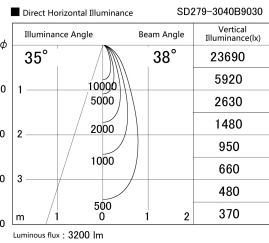

Item no. SD279-3040B9030

Series Name: AMMA High Power compact tracklight (SD279)

Installation	Track light
Type	AMMA High Power compact tracklight (SD279)
Fixture wattage	28W
Beam angle	38
Color Temp.	3000K
CRI	Ra>90
Luminous	3202 lm
Body	Die-cast aluminum alloy
Body finish	Black
Trim finish	Black
Reflector finish	N/A
IP Rate	IP20
Light source	COB module
Input Voltage	DC 48V
Dimming Type	Non-dimmable
Certificate	CE, CCC
Cut Hole	N/A