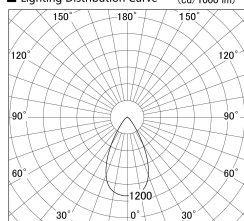

■ Lighting Distribution Curve (cd/1000 lm)