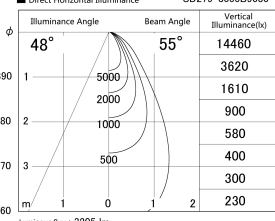

Item no. SD279-3055B9030

Series Name: AMMA High Power compact tracklight (SD279)

■ Lighting Distribution Curve (cd/1000 lm)

Installation	Track light
Type	AMMA High Power compact tracklight (SD279)
Fixture wattage	28W
Beam angle	55
Color Temp.	3000K
CRI	Ra>90
Luminous	3207 lm
Body	Die-cast aluminum alloy
Body finish	Black
Trim finish	Black
Reflector finish	N/A
IP Rate	IP20
Light source	COB module
Input Voltage	DC 48V
Dimming Type	Non-dimmable
Certificate	CE, CCC
Cut Hole	N/A