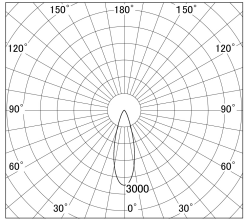

■ Lighting Distribution Curve (cd/1000 lm)