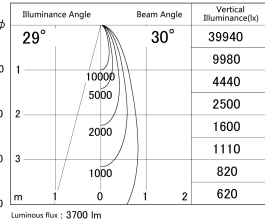

Item no. SD279-3530B9030

Series Name: AMMA High Power compact tracklight (SD279)

■ Lighting Distribution Curve (cd/1000 lm)

Installation	Track light
Type	AMMA High Power compact tracklight (SD279)
Fixture wattage	32W
Beam angle	30
Color Temp.	3000K
CRI	Ra>90
Luminous	3702 lm
Body	Die-cast aluminum alloy
Body finish	Black
Trim finish	Black
Reflector finish	N/A
IP Rate	IP20
Light source	COB module
Input Voltage	DC 48V
Dimming Type	Non-dimmable
Certificate	CE, CCC
Cut Hole	N/A