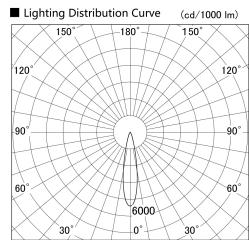

Item no. SD279-1020B9035S

Series Name: AMMA High Power compact tracklight (SD279)

Installation	Track light
Type	AMMA High Power compact tracklight (SD279)
Fixture wattage	10W
Beam angle	21
Color Temp.	3500K
CRI	Ra>90
Luminous	1223 lm
Body	Die-cast aluminum alloy
Body finish	Black
Trim finish	Black
Reflector finish	N/A
IP Rate	IP20
Light source	COB module
Input Voltage	DC 48V
Dimming Type	Non-dimmable
Certificate	CE, CCC
Cut Hole	N/A