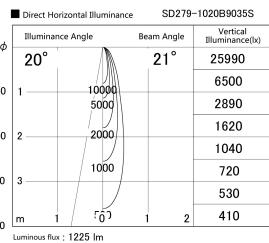

Item no. SD279-1020B9035S

Series Name: AMMA High Power compact tracklight (SD279)

Installation	Track light
Type	AMMA High Power compact tracklight (SD279)
Fixture wattage	10W
Beam angle	21
Color Temp.	3500K
CRI	Ra>90
Luminous	1223 lm
Body	Die-cast aluminum alloy
Body finish	Black
Trim finish	Black
Reflector finish	N/A
IP Rate	IP20
Light source	COB module
Input Voltage	DC 48V
Dimming Type	Non-dimmable
Certificate	CE, CCC
Cut Hole	N/A