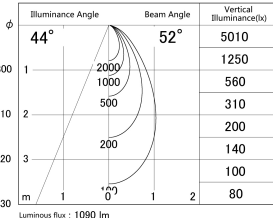

Item no. SD279-1050B9035S

Series Name: AMMA High Power compact tracklight (SD279)

■ Lighting Distribution Curve (cd/1000 lm)

Installation	Track light
Type	AMMA High Power compact tracklight (SD279)
Fixture wattage	10W
Beam angle	52
Color Temp.	3500K
CRI	Ra>90
Luminous	1090 lm
Body	Die-cast aluminum alloy
Body finish	Black
Trim finish	Black
Reflector finish	N/A
IP Rate	IP20
Light source	COB module
Input Voltage	DC 48V
Dimming Type	Non-dimmable
Certificate	CE, CCC
Cut Hole	N/A