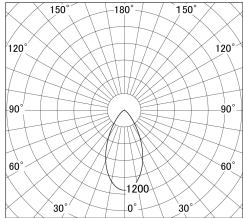

■ Lighting Distribution Curve (cd/1000 lm)