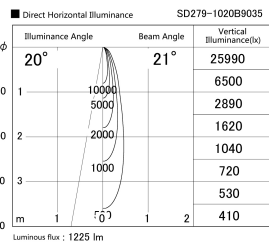

Item no. SD279-1020B9035

Series Name: AMMA High Power compact tracklight (SD279)

Installation	Track light
Type	AMMA High Power compact tracklight (SD279)
Fixture wattage	10W
Beam angle	21
Color Temp.	3500K
CRI	Ra>90
Luminous	1223 lm
Body	Die-cast aluminum alloy
Body finish	Black
Trim finish	Black
Reflector finish	N/A
IP Rate	IP20
Light source	COB module
Input Voltage	DC 48V
Dimming Type	Non-dimmable
Certificate	CE, CCC
Cut Hole	N/A