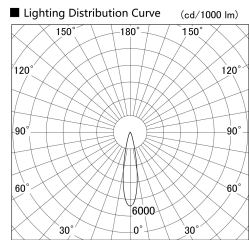

Item no. SD279-1020B9035

Series Name: AMMA High Power compact tracklight (SD279)

Installation	Track light
Type	AMMA High Power compact tracklight (SD279)
Fixture wattage	10W
Beam angle	21
Color Temp.	3500K
CRI	Ra>90
Luminous	1223 lm
Body	Die-cast aluminum alloy
Body finish	Black
Trim finish	Black
Reflector finish	N/A
IP Rate	IP20
Light source	COB module
Input Voltage	DC 48V
Dimming Type	Non-dimmable
Certificate	CE, CCC
Cut Hole	N/A