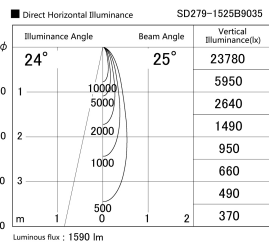

Item no. SD279-1525B9035

Series Name: AMMA High Power compact tracklight (SD279)

Installation	Track light
Type	AMMA High Power compact tracklight (SD279)
Fixture wattage	14W
Beam angle	25
Color Temp.	3500K
CRI	Ra>90
Luminous	1588 lm
Body	Die-cast aluminum alloy
Body finish	Black
Trim finish	Black
Reflector finish	N/A
IP Rate	IP20
Light source	COB module
Input Voltage	DC 48V
Dimming Type	Non-dimmable
Certificate	CE, CCC
Cut Hole	N/A