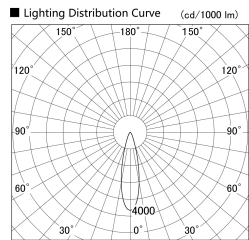

Item no. SD279-1525B9035

Series Name: AMMA High Power compact tracklight (SD279)

Installation	Track light
Type	AMMA High Power compact tracklight (SD279)
Fixture wattage	14W
Beam angle	25
Color Temp.	3500K
CRI	Ra>90
Luminous	1588 lm
Body	Die-cast aluminum alloy
Body finish	Black
Trim finish	Black
Reflector finish	N/A
IP Rate	IP20
Light source	COB module
Input Voltage	DC 48V
Dimming Type	Non-dimmable
Certificate	CE, CCC
Cut Hole	N/A