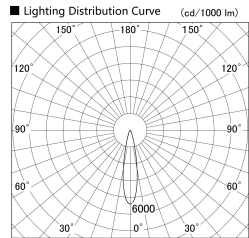

Item no. SD279-2020B9035

Series Name: AMMA High Power compact tracklight (SD279)

Installation	Track light
Type	AMMA High Power compact tracklight (SD279)
Fixture wattage	21W
Beam angle	21
Color Temp.	3500K
CRI	Ra>90
Luminous	2354 lm
Body	Die-cast aluminum alloy
Body finish	Black
Trim finish	Black
Reflector finish	N/A
IP Rate	IP20
Light source	COB module
Input Voltage	DC 48V
Dimming Type	Non-dimmable
Certificate	CE, CCC
Cut Hole	N/A