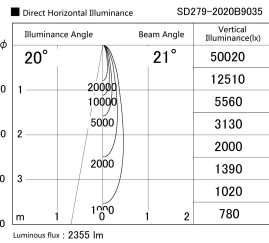

Item no. SD279-2020B9035

Series Name: AMMA High Power compact tracklight (SD279)

Installation	Track light
Type	AMMA High Power compact tracklight (SD279)
Fixture wattage	21W
Beam angle	21
Color Temp.	3500K
CRI	Ra>90
Luminous	2354 lm
Body	Die-cast aluminum alloy
Body finish	Black
Trim finish	Black
Reflector finish	N/A
IP Rate	IP20
Light source	COB module
Input Voltage	DC 48V
Dimming Type	Non-dimmable
Certificate	CE, CCC
Cut Hole	N/A