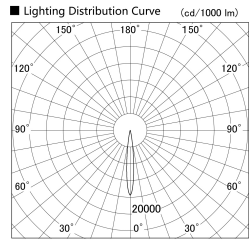

Item no. SD279-1610B9035

Series Name: AMMA High Power compact tracklight (SD279)

Installation	Track light
Type	AMMA High Power compact tracklight (SD279)
Fixture wattage	14W
Beam angle	12
Color Temp.	3500K
CRI	Ra>90
Luminous	1285 lm
Body	Die-cast aluminum alloy
Body finish	Black
Trim finish	Black
Reflector finish	N/A
IP Rate	IP20
Light source	COB module
Input Voltage	DC 48V
Dimming Type	Non-dimmable
Certificate	CE, CCC
Cut Hole	N/A