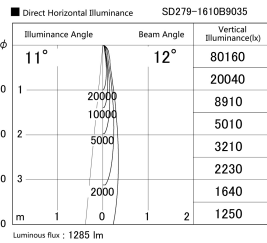

Item no. SD279-1610B9035

Series Name: AMMA High Power compact tracklight (SD279)

Installation	Track light
Type	AMMA High Power compact tracklight (SD279)
Fixture wattage	14W
Beam angle	12
Color Temp.	3500K
CRI	Ra>90
Luminous	1285 lm
Body	Die-cast aluminum alloy
Body finish	Black
Trim finish	Black
Reflector finish	N/A
IP Rate	IP20
Light source	COB module
Input Voltage	DC 48V
Dimming Type	Non-dimmable
Certificate	CE, CCC
Cut Hole	N/A