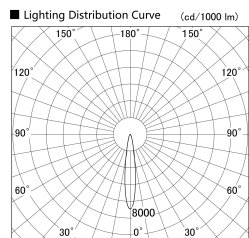

Item no. SD279-3015B9035

Series Name: AMMA High Power compact tracklight (SD279)

Installation	Track light
Type	AMMA High Power compact tracklight (SD279)
Fixture wattage	28W
Beam angle	16
Color Temp.	3500K
CRI	Ra>90
Luminous	2505 lm
Body	Die-cast aluminum alloy
Body finish	Black
Trim finish	Black
Reflector finish	N/A
IP Rate	IP20
Light source	COB module
Input Voltage	DC 48V
Dimming Type	Non-dimmable
Certificate	CE, CCC
Cut Hole	N/A