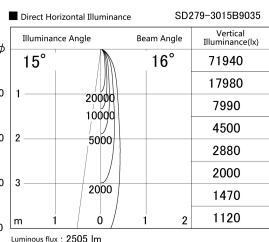

Item no. SD279-3015B9035

Series Name: AMMA High Power compact tracklight (SD279)

Installation	Track light
Type	AMMA High Power compact tracklight (SD279)
Fixture wattage	28W
Beam angle	16
Color Temp.	3500K
CRI	Ra>90
Luminous	2505 lm
Body	Die-cast aluminum alloy
Body finish	Black
Trim finish	Black
Reflector finish	N/A
IP Rate	IP20
Light source	COB module
Input Voltage	DC 48V
Dimming Type	Non-dimmable
Certificate	CE, CCC
Cut Hole	N/A