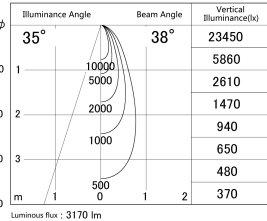

Item no. SD279-3040B9035

Series Name: AMMA High Power compact tracklight (SD279)

■ Lighting Distribution Curve (cd/1000 lm)

Installation	Track light
Type	AMMA High Power compact tracklight (SD279)
Fixture wattage	28W
Beam angle	38
Color Temp.	3500K
CRI	Ra>90
Luminous	3170 lm
Body	Die-cast aluminum alloy
Body finish	Black
Trim finish	Black
Reflector finish	N/A
IP Rate	IP20
Light source	COB module
Input Voltage	DC 48V
Dimming Type	Non-dimmable
Certificate	CE, CCC
Cut Hole	N/A