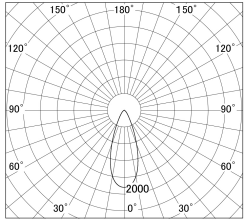

■ Lighting Distribution Curve (cd/1000 lm)