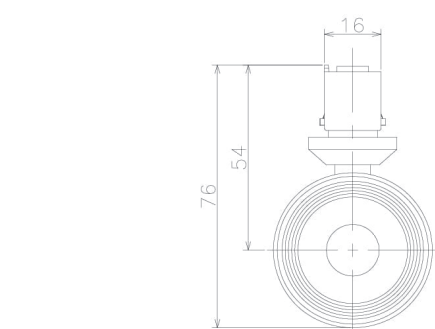

Item no. SD279-0940B9040

Series Name: AMMA High Power compact tracklight (SD279)

■ Lighting Distribution Curve (cd/1000 lm)

Installation	Track light
Type	AMMA High Power compact tracklight (SD279)
Fixture wattage	10W
Beam angle	40
Color Temp.	4000K
CRI	Ra>90
Luminous	1038 lm
Body	Die-cast aluminum alloy
Body finish	Black
Trim finish	Black
Reflector finish	N/A
IP Rate	IP20
Light source	COB module
Input Voltage	DC 48V
Dimming Type	Non-dimmable
Certificate	CE, CCC
Cut Hole	N/A