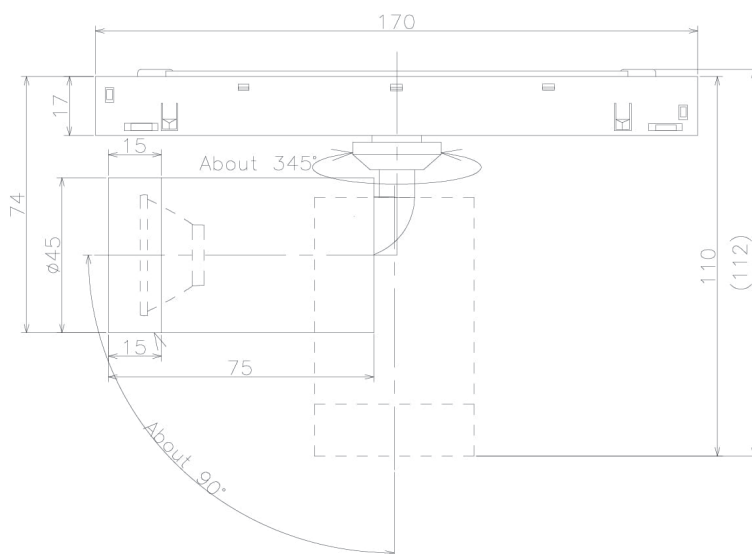

Item no. SD279-0940B9040

Series Name: AMMA High Power compact tracklight (SD279)

■ Lighting Distribution Curve (cd/1000 lm)

Installation	Track light
Type	AMMA High Power compact tracklight (SD279)
Fixture wattage	10W
Beam angle	40
Color Temp.	4000K
CRI	Ra>90
Luminous	1038 lm
Body	Die-cast aluminum alloy
Body finish	Black
Trim finish	Black
Reflector finish	N/A
IP Rate	IP20
Light source	COB module
Input Voltage	DC 48V
Dimming Type	Non-dimmable
Certificate	CE, CCC
Cut Hole	N/A