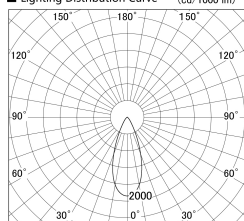

■ Lighting Distribution Curve (cd/1000 lm)