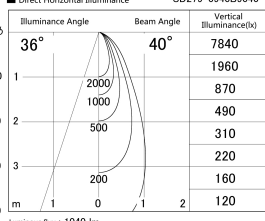

Item no. SD279-0940B9040

Series Name: AMMA High Power compact tracklight (SD279)

■ Lighting Distribution Curve (cd/1000 lm)

Installation	Track light
Type	AMMA High Power compact tracklight (SD279)
Fixture wattage	10W
Beam angle	40
Color Temp.	4000K
CRI	Ra>90
Luminous	1038 lm
Body	Die-cast aluminum alloy
Body finish	Black
Trim finish	Black
Reflector finish	N/A
IP Rate	IP20
Light source	COB module
Input Voltage	DC 48V
Dimming Type	Non-dimmable
Certificate	CE, CCC
Cut Hole	N/A