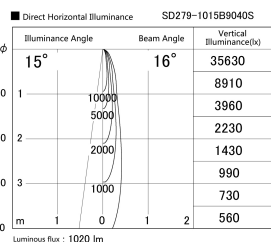

Item no. SD279-1015B9040S

Series Name: AMMA High Power compact tracklight (SD279)

| | |
|------------------|--|
| Installation | Track light |
| Type | AMMA High Power compact tracklight (SD279) |
| Fixture wattage | 10W |
| Beam angle | 16 |
| Color Temp. | 4000K |
| CRI | Ra>90 |
| Luminous | 1020 lm |
| Body | Die-cast aluminum alloy |
| Body finish | Black |
| Trim finish | Black |
| Reflector finish | N/A |
| IP Rate | IP20 |
| Light source | COB module |
| Input Voltage | DC 48V |
| Dimming Type | Non-dimmable |
| Certificate | CE, CCC |
| Cut Hole | N/A |