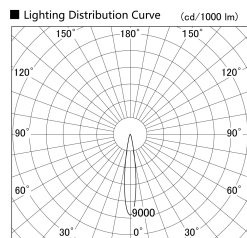

Item no. SD279-1015B9040S

Series Name: AMMA High Power compact tracklight (SD279)

| | |
|------------------|--|
| Installation | Track light |
| Type | AMMA High Power compact tracklight (SD279) |
| Fixture wattage | 10W |
| Beam angle | 16 |
| Color Temp. | 4000K |
| CRI | Ra>90 |
| Luminous | 1020 lm |
| Body | Die-cast aluminum alloy |
| Body finish | Black |
| Trim finish | Black |
| Reflector finish | N/A |
| IP Rate | IP20 |
| Light source | COB module |
| Input Voltage | DC 48V |
| Dimming Type | Non-dimmable |
| Certificate | CE, CCC |
| Cut Hole | N/A |