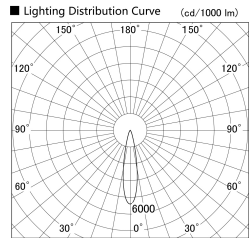

Item no. SD279-1520B9040

Series Name: AMMA High Power compact tracklight (SD279)

Installation	Track light
Type	AMMA High Power compact tracklight (SD279)
Fixture wattage	14W
Beam angle	21
Color Temp.	4000K
CRI	Ra>90
Luminous	1721 lm
Body	Die-cast aluminum alloy
Body finish	Black
Trim finish	Black
Reflector finish	N/A
IP Rate	IP20
Light source	COB module
Input Voltage	DC 48V
Dimming Type	Non-dimmable
Certificate	CE, CCC
Cut Hole	N/A