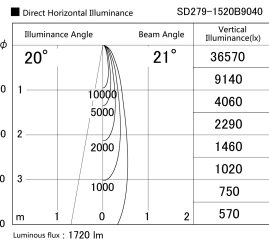

Item no. SD279-1520B9040

Series Name: AMMA High Power compact tracklight (SD279)

Installation	Track light
Type	AMMA High Power compact tracklight (SD279)
Fixture wattage	14W
Beam angle	21
Color Temp.	4000K
CRI	Ra>90
Luminous	1721 lm
Body	Die-cast aluminum alloy
Body finish	Black
Trim finish	Black
Reflector finish	N/A
IP Rate	IP20
Light source	COB module
Input Voltage	DC 48V
Dimming Type	Non-dimmable
Certificate	CE, CCC
Cut Hole	N/A