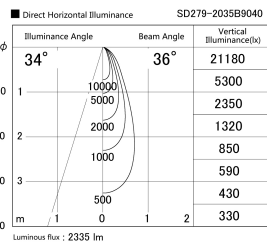

Item no. SD279-2035B9040

Series Name: AMMA High Power compact tracklight (SD279)

Installation	Track light
Type	AMMA High Power compact tracklight (SD279)
Fixture wattage	21W
Beam angle	36
Color Temp.	4000K
CRI	Ra>90
Luminous	2337 lm
Body	Die-cast aluminum alloy
Body finish	Black
Trim finish	Black
Reflector finish	N/A
IP Rate	IP20
Light source	COB module
Input Voltage	DC 48V
Dimming Type	Non-dimmable
Certificate	CE, CCC
Cut Hole	N/A