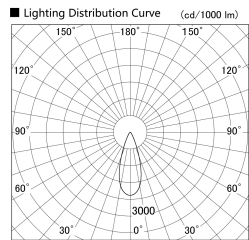

Item no. SD279-2035B9040

Series Name: AMMA High Power compact tracklight (SD279)

Installation	Track light
Type	AMMA High Power compact tracklight (SD279)
Fixture wattage	21W
Beam angle	36
Color Temp.	4000K
CRI	Ra>90
Luminous	2337 lm
Body	Die-cast aluminum alloy
Body finish	Black
Trim finish	Black
Reflector finish	N/A
IP Rate	IP20
Light source	COB module
Input Voltage	DC 48V
Dimming Type	Non-dimmable
Certificate	CE, CCC
Cut Hole	N/A