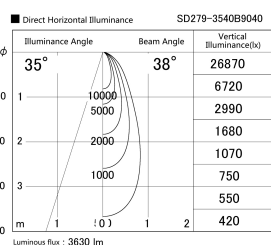

Item no. SD279-3540B9040

Series Name: AMMA High Power compact tracklight (SD279)

| | |
|------------------|--|
| Installation | Track light |
| Type | AMMA High Power compact tracklight (SD279) |
| Fixture wattage | 32W |
| Beam angle | 38 |
| Color Temp. | 4000K |
| CRI | Ra>90 |
| Luminous | 3632 lm |
| Body | Die-cast aluminum alloy |
| Body finish | Black |
| Trim finish | Black |
| Reflector finish | N/A |
| IP Rate | IP20 |
| Light source | COB module |
| Input Voltage | DC 48V |
| Dimming Type | Non-dimmable |
| Certificate | CE, CCC |
| Cut Hole | N/A |