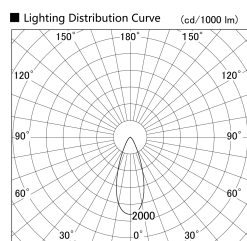

Item no. SD279-3540B9040

Series Name: AMMA High Power compact tracklight (SD279)

| | |
|------------------|--|
| Installation | Track light |
| Type | AMMA High Power compact tracklight (SD279) |
| Fixture wattage | 32W |
| Beam angle | 38 |
| Color Temp. | 4000K |
| CRI | Ra>90 |
| Luminous | 3632 lm |
| Body | Die-cast aluminum alloy |
| Body finish | Black |
| Trim finish | Black |
| Reflector finish | N/A |
| IP Rate | IP20 |
| Light source | COB module |
| Input Voltage | DC 48V |
| Dimming Type | Non-dimmable |
| Certificate | CE, CCC |
| Cut Hole | N/A |