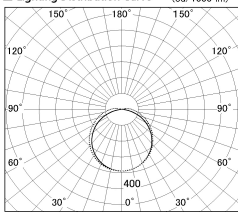

■ Lighting Distribution Curve (cd./1000 lm)