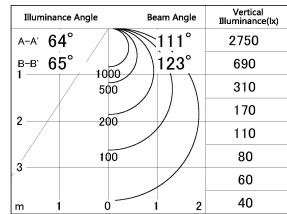

Item no. CD026-1760W8027

Series Name: CD026 LED Batten

■ Lighting Distribution Curve (cd./1000 lm)

Installation	Direct mount
Type	CD026 LED Batten
Fixture wattage	16.8W
Beam angle	111*123deg
Color Temp.	2700K
CRI	Ra>80
Luminous	2200 lm
Body	Iron Plate + PC
Body finish	White
Trim finish	N/A
Reflector finish	N/A
IP Rate	IPIP20
Light source	SMD chips
Input Voltage	AC220~240V
Dimming Type	Non-Dimmable
Certificate	CE,CCC
Cut Hole	N/A