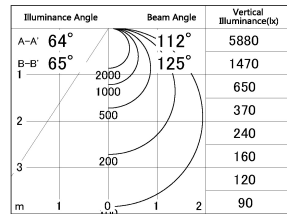

Item no. CD026-3460W8035

Series Name: CD026 LED Batten

■ Lighting Distribution Curve (cd./1000 lm)

Installation	Direct mount
Type	CD026 LED Batten
Fixture wattage	33.2W
Beam angle	112*125deg
Color Temp.	3500K
CRI	Ra>80
Luminous	4733 lm
Body	Iron Plate + PC
Body finish	White
Trim finish	N/A
Reflector finish	N/A
IP Rate	IPIP20
Light source	SMD chips
Input Voltage	AC220~240V
Dimming Type	Non-Dimmable
Certificate	CE,CCC
Cut Hole	N/A