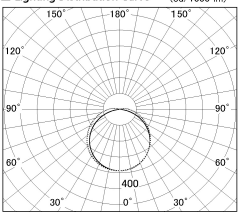

■ Lighting Distribution Curve (cd./1000 lm)