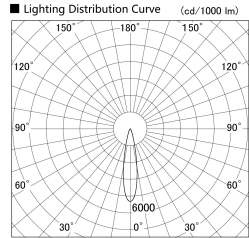

Item no. DD133-1420W9027

Series Name: Φ 80 series (DD133)

Installation	Recessed mount
Type	Φ 80 series (DD133)
Fixture wattage	14W
Beam angle	21deg
Color Temp.	2700K
CRI	Ra>90
Luminous	1337 lm
Body	Die-castaluminumalloy
Body finish	N/A
Trim finish	White
Reflector finish	N/A
IP Rate	IP20
Light source	COB module
Input Voltage	AC220~240V
Dimming Type	Non-Dimmable
Certificate	CE,CCC
Cut Hole	80mm