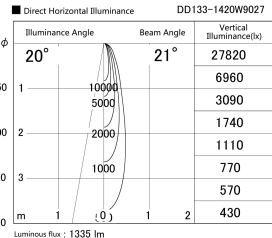

Item no. DD133-1420W9027

Series Name: Φ 80 series (DD133)

Installation	Recessed mount
Type	Φ 80 series (DD133)
Fixture wattage	14W
Beam angle	21deg
Color Temp.	2700K
CRI	Ra>90
Luminous	1337 lm
Body	Die-castaluminumalloy
Body finish	N/A
Trim finish	White
Reflector finish	N/A
IP Rate	IP20
Light source	COB module
Input Voltage	AC220~240V
Dimming Type	Non-Dimmable
Certificate	CE,CCC
Cut Hole	80mm