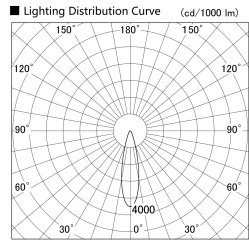

Item no. DD133-0525W9030

Series Name: Φ80 series (DD133)

Installation	Recessed mount
Type	Φ80 series (DD133)
Fixture wattage	5W
Beam angle	25deg
Color Temp.	3000K
CRI	Ra>90
Luminous	474 lm
Body	Die-castaluminumalloy
Body finish	N/A
Trim finish	White
Reflector finish	N/A
IP Rate	IP20
Light source	COB module
Input Voltage	AC220~240V
Dimming Type	Non-Dimmable
Certificate	CE,CCC
Cut Hole	80mm