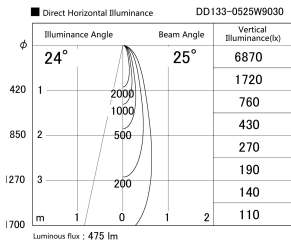

Item no. DD133-0525W9030

Series Name: Φ80 series (DD133)

Installation	Recessed mount
Type	Φ80 series (DD133)
Fixture wattage	5W
Beam angle	25deg
Color Temp.	3000K
CRI	Ra>90
Luminous	474 lm
Body	Die-castaluminumalloy
Body finish	N/A
Trim finish	White
Reflector finish	N/A
IP Rate	IP20
Light source	COB module
Input Voltage	AC220~240V
Dimming Type	Non-Dimmable
Certificate	CE,CCC
Cut Hole	80mm