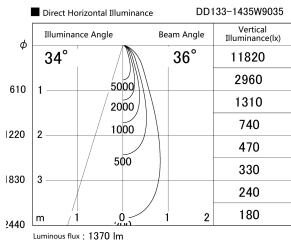

Item no. DD133-1435W9035

Series Name: Φ80 series (DD133)

Installation	Recessed mount
Type	Φ80 series (DD133)
Fixture wattage	14W
Beam angle	36deg
Color Temp.	3500K
CRI	Ra>90
Luminous	1370 lm
Body	Die-castaluminumalloy
Body finish	N/A
Trim finish	White
Reflector finish	N/A
IP Rate	IP20
Light source	COB module
Input Voltage	AC220~240V
Dimming Type	Non-Dimmable
Certificate	CE,CCC
Cut Hole	80mm