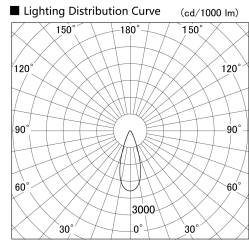

Item no. DD133-1435W9035

Series Name: Φ80 series (DD133)

Installation	Recessed mount
Type	Φ80 series (DD133)
Fixture wattage	14W
Beam angle	36deg
Color Temp.	3500K
CRI	Ra>90
Luminous	1370 lm
Body	Die-castaluminumalloy
Body finish	N/A
Trim finish	White
Reflector finish	N/A
IP Rate	IP20
Light source	COB module
Input Voltage	AC220~240V
Dimming Type	Non-Dimmable
Certificate	CE,CCC
Cut Hole	80mm